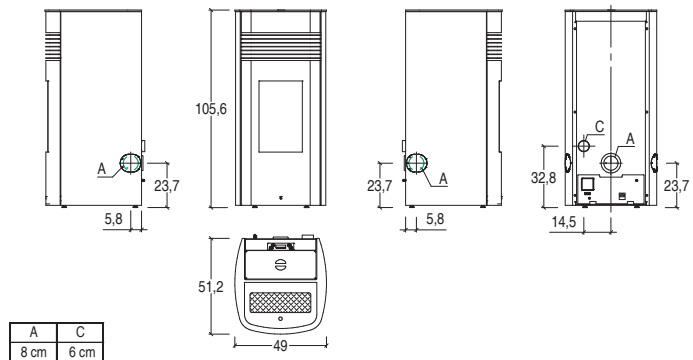

TECHNICAL DATA

- Model MARY
- Type SP450-02
- Energy efficiency class A+
- Room heating capacity m³ 145 - 245
- Nominal heat output (min - max) kW 3,3 - 8,5
- Thermal efficiency (min - max) % 89,3 - 91,2
- Nominal consumption (min - max) kg/h 0,76 - 1,93
- Standard flue outlet Ø cm 8
- Hopper capacity kg 20
- Dimensions W x D x H cm 49,0 x 51,2 x 105,6
- Stove weight kg 98